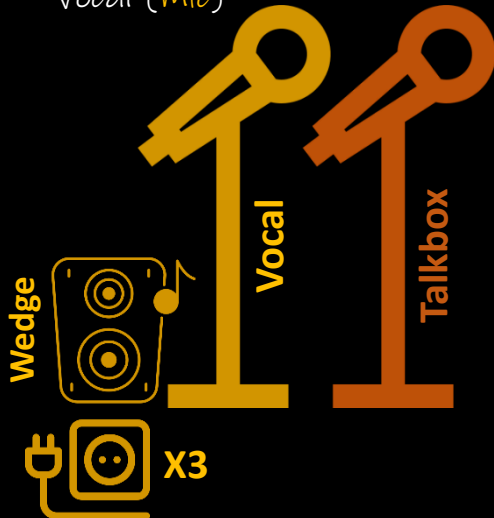

# STAGE PLOT / BÜHNENPLAN

Jens

- Gitarren Amp (Mic)
- Talkbox (SM57)
- Vocal (Mic)

Andy

- Bass Amp (DI-Out)
- Vocal (Mic)

Stefan

- Gitarren Amp (Mic)
- Sax (Clip on - Phantom Power)
- Acoustic Guitar (DI)
- Vocal (Mic)